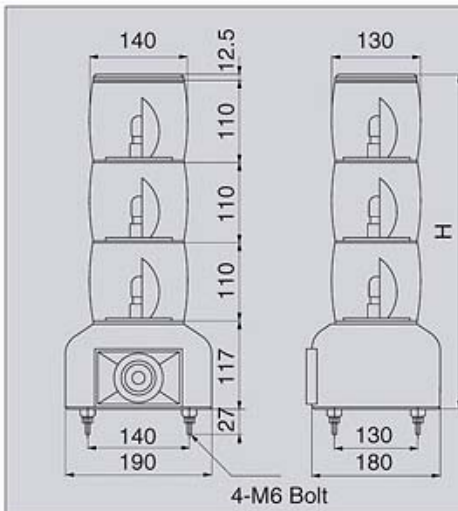

### MSGS 3 220 RYG

① ② ③ ④

①	MSGS	Rotating Tower Light
1	1 Stack	
2	2 Stack	
②	3	3 Stack
4	4 Stack	
5	5 Stack	
③	01	12 VDC
02	24 VDC	
10	110 VAC	
20	220 VAC	
④	R	Red lens
G	Green lens	
Y	Yellow lens	
B	Blue lens	
W	Clear lens	

## Dimensions (외형치수도)

## (UNIT:mm) Connections (결선도)

### Stack Dimensions

Stack	"H"
1st	239.5mm
2st	349.5mm
3st	459.5mm
4st	569.5mm
5st	679.5mm